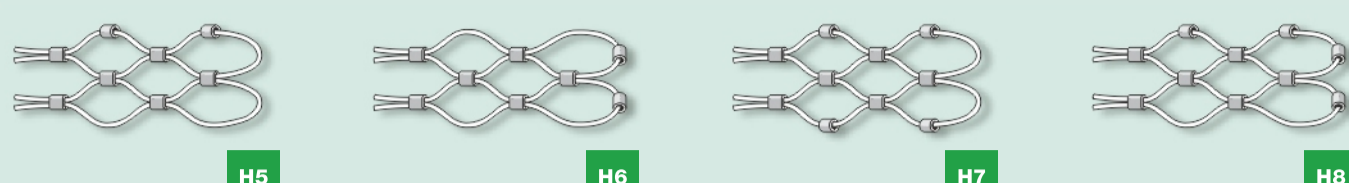

PRODUCTION OPTIONS OF WIRE ROPE NETS

Horizontal mesh orientation:

Vertical mesh orientation: