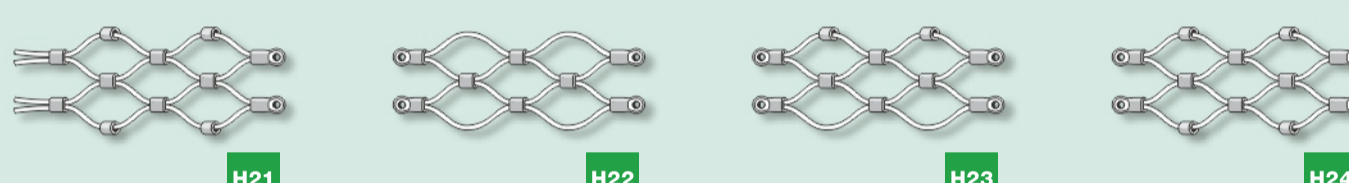

PRODUCTION OPTIONS OF WIRE ROPE NETS

Horizontal mesh orientation:

Vertical mesh orientation: